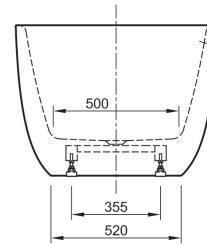

Acrylic Bathtub

Chic 150

Dimensions

59" L x 31-1/8" W x 23-5/8" H (1500mm L x 790mm W x 600mm H)

Weight

37 kg

Code

CHIC 150

Volume

195 litres

Colour

White

customized solutions to meet your specific requirements and preferences. all acrylic products are following the UPC code and requirements for canada.

Die Badewanne entspricht den Normen EN-198 / EN-14516
The bathtub is compliant with Standards EN-198 / EN-14516

konforme Qualität / conform quality

Artikel-Nr. / Order No. :
0100-299

Gewicht / Weight :
37 kg

Modell / Model
Chic 150

Volumen / Volume :
195 l

Maße / Dimensions :
1500 x 800 x 600 mm

Datum / Date :
01.03.2022