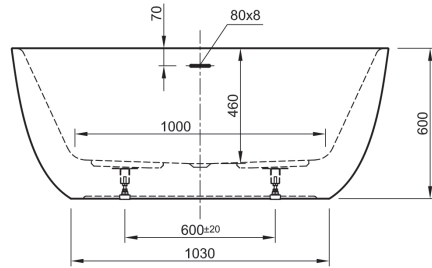

Acrylic Bathtub

Chic 150

Dimensions

59" L x 31-1/8" W x 23-5/8" H (1500mm L x 790mm W x 600mm H)

Weight

37 kg

Code

CHIC 150

Volume

195 litres

Colour

White

customized solutions to meet your specific requirements and preferences. all acrylic products are following the UPC code and requirements for canada.

Die Badewanne entspricht den Normen EN-198 / EN-14516
The bathtub is compliant with Standards EN-198 / EN-14516

konforme Qualität / conform quality

Artikel-Nr. / Order No. :
0100-299

Gewicht / Weight :
37 kg

Modell / Model
Chic 150

Volumen / Volume :
195 l

Maße / Dimensions :
1500 x 800 x 600 mm

Datum / Date :
01.03.2022