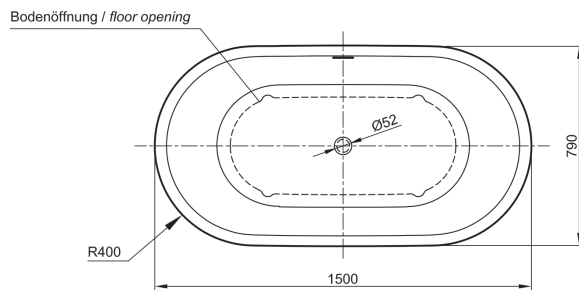

Acrylic Bathtub

Chic 150

Dimensions

59" L x 31-1/8" W x 23-5/8" H (1500mm L x 790mm W x 600mm H)

Weight

37 kg

Code

CHIC 150

Volume

195 litres

Colour

White

customized solutions to meet your specific requirements and preferences. all acrylic products are following the UPC code and requirements for canada.

Die Badewanne entspricht den Normen EN-198 / EN-14516
The bathtub is compliant with Standards EN-198 / EN-14516

konforme Qualität / conform quality

Artikel-Nr. / Order No. :
0100-299

Gewicht / Weight :
37 kg

Modell / Model
Chic 150

Volumen / Volume :
195 l

Maße / Dimensions :
1500 x 800 x 600 mm

Datum / Date :
01.03.2022