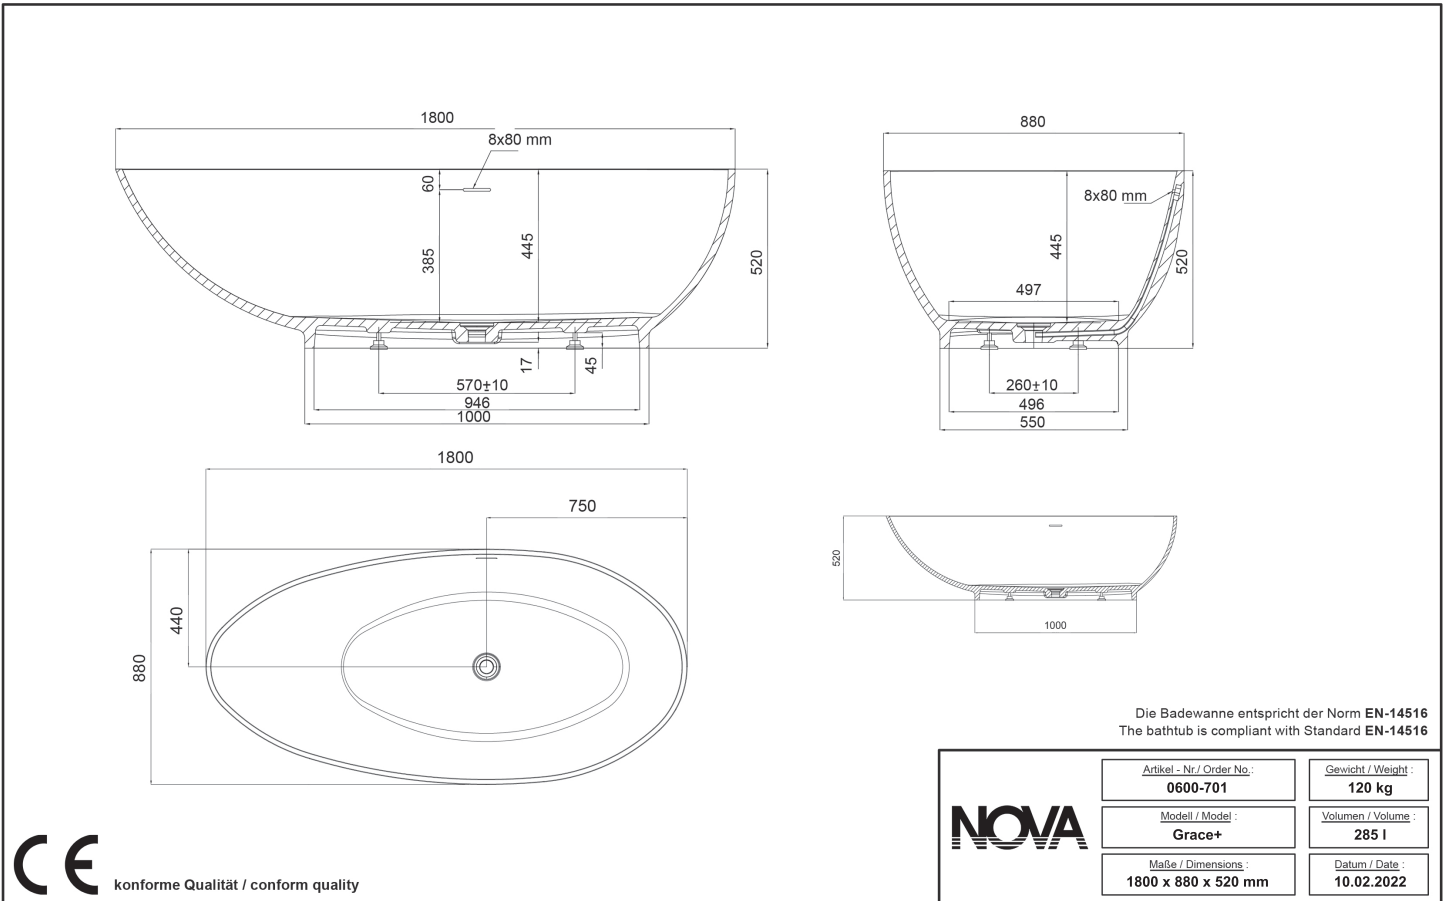

Solid Surface Bathtub

Grace II

Dimensions

70-7/8" L x 34-5/8" W x 20-1/2" H (1800mm L x 880mm W x 520mm H)

Weight

120 kg

Volume

285 litres

Colour

Matt White

Code

GRACE II

customized solutions to meet your specific requirements and preferences. all solid surface products are following the UPC code and requirements for canada.

CE konforme Qualität / conform quality