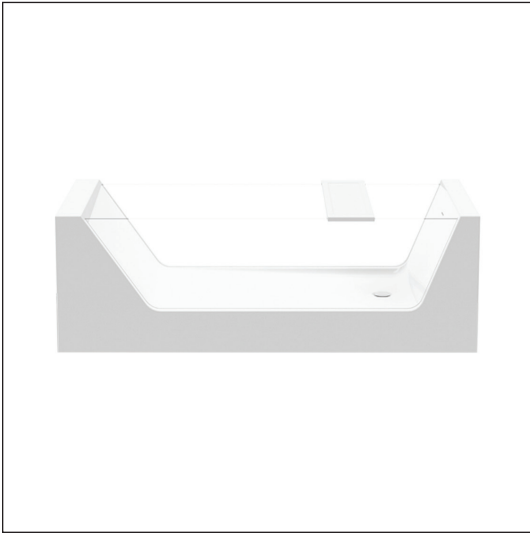

Acrylic Bathtub

Look

Dimensions

71-1/4" L x 31-1/2" W x 23-5/8" H (1810mm L x 800mm W x 600mm H)

Weight

135 kg

Volume

270 litres

Colour

White

Code

LOOK

customized solutions to meet your specific requirements and preferences. all acrylic products are following the UPC code and requirements for canada.