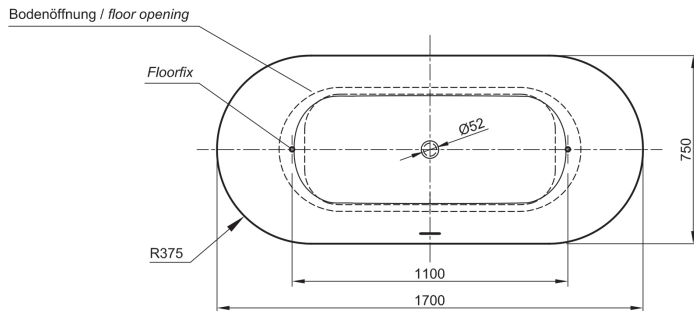

Acrylic Bathtub

Nice 170

Dimensions

67" L x 29-1/2" W x 23-5/8" H (1700mm L x 750mm W x 600mm H)

Weight

37 kg

Volume

208 litres

customized solutions to meet your specific requirements and preferences. all acrylic products are following the UPC code and requirements for canada.

Die Badewanne entspricht den Normen EN-198 / EN-14516
The bathtub is compliant with Standards EN-198 / EN-14516

konforme Qualität / conform quality

Artikel-Nr. / Order No. : 0100-260	Gewicht / Weight : 37 kg
Modell / Model: Nice 170	Volumen / Volume : 208 l
Maße / Dimensions : 1700 x 750 x 600 mm	Datum / Date : 17.02.2022