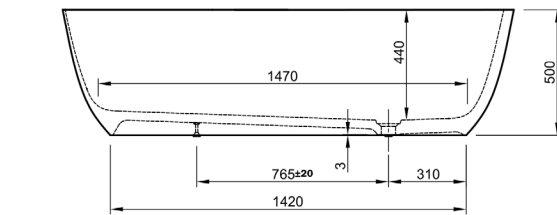

Solid Surface Bathtub

Prime

Dimensions

70-7/8" L x 33-1/2" W x 19-5/8" H (1800mm L x 850mm W x 500mm H)

Weight

100 kg

Volume

320 litres

Colour

Matt White

Code

PRIME

customized solutions to meet your specific requirements and preferences. all solid surface products are following the UPC code and requirements for canada.

Die Badewanne entspricht der Norm **EN-14516**
The bathtub is compliant with Standard **EN-14516**

konforme Qualität / conform quality

NOVA

Artikel-Nr. / Order No. : 0600-011-xx	Gewicht / Weight : 100 kg
Modell / Model : Prime Bath oval	Volumen / Volume : 320 l
Maße / Dimensions : 1800 x 850 x 500 mm	Datum / Date : 21.02.2017