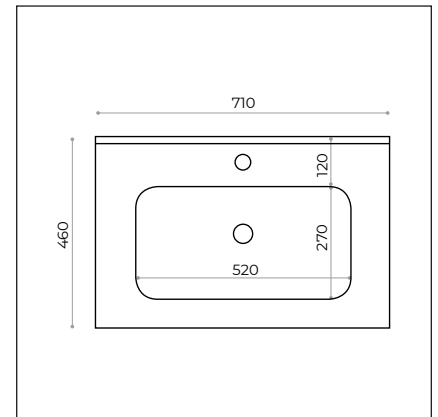

Vanity

Easy 70cm

Dimensions

27-5/8" L x 18-1/8" W x 17-3/4" H (70cm L x 46cm W x 45cm H)

Base

Noce
Bianco

#EC07CS.17
#EC07CS.05

Top

Mineral Marmo Bianco #L407CMO
Glass Grey #L407CV.06

* Single Hole Faucet

Linen

Dimensions

10-5/8" L x 7-7/8" W x 59" H
(27cm L x 20cm W x 150cm H)

Code

Noce
White **

#EASY LINEN NOCE