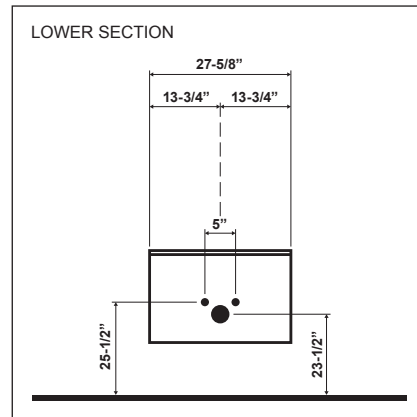

Vanity

Easy 70cm

Dimensions

27-5/8" L x 18-1/8" W x 17-3/4" H (70cm L x 46cm W x 45cm H)

Base

Noce
Bianco

#EC07CS.17
#EC07CS.05

Top

Mineral Marmo Bianco #L407CMO
Glass Grey #L407CV.06

* Single Hole Faucet

Linen

Dimensions

10-5/8" L x 7-7/8" W x 59" H
(27cm L x 20cm W x 150cm H)

Code

Noce
White **

#EASY LINEN NOCE