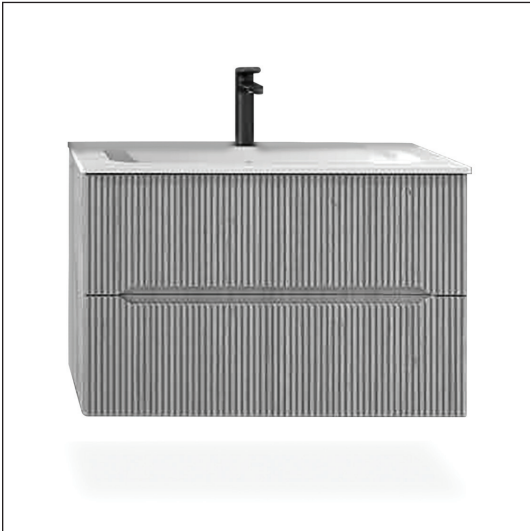

Vanity

Easy 70cm

Dimensions

27-5/8" L x 18-1/8" W x 17-3/4" H (70cm L x 46cm W x 45cm H)

Base

Noce
Bianco

#EC07CS.17
#EC07CS.05

Top

Mineral Marmo Bianco #L407CMO
Glass Grey #L407CV.06

* Single Hole Faucet

Linen

Dimensions

10-5/8" L x 7-7/8" W x 59" H
(27cm L x 20cm W x 150cm H)

Code

Noce
White **

#EASY LINEN NOCE