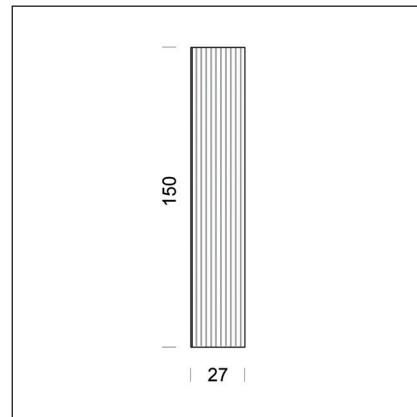

Vanity

Easy 70cm

Dimensions

27-5/8" L x 18-1/8" W x 17-3/4" H (70cm L x 46cm W x 45cm H)

Base

Noce
Bianco

#EC07CS.17
#EC07CS.05

Top

Mineral Marmo Bianco #L407CMO
Glass Grey #L407CV.06

* Single Hole Faucet

Linen

Dimensions

10-5/8" L x 7-7/8" W x 59" H
(27cm L x 20cm W x 150cm H)

Code

Noce
White **

#EASY LINEN NOCE