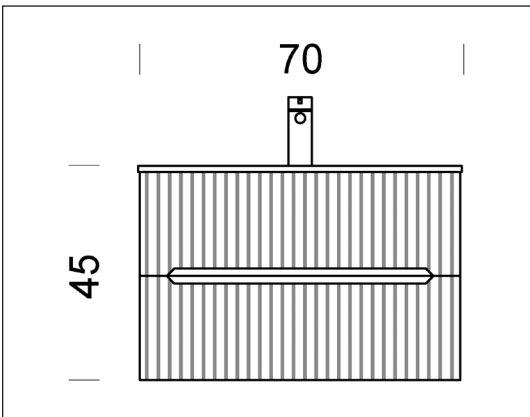

Vanity

Easy 70cm

Dimensions

27-5/8" L x 18-1/8" W x 17-3/4" H (70cm L x 46cm W x 45cm H)

Base

Noce
Bianco

#EC07CS.17
#EC07CS.05

Top

Mineral Marmo Bianco #L407CMO
Glass Grey #L407CV.06

* Single Hole Faucet

Linen

Dimensions

10-5/8" L x 7-7/8" W x 59" H
(27cm L x 20cm W x 150cm H)

Code

Noce
White **

#EASY LINEN NOCE