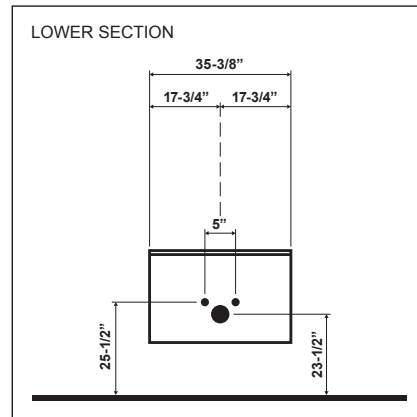

Vanity

Easy 90cm

Dimensions

35-3/8" L x 18-1/8" W x 17-3/4" H (90cm L x 46cm W x 45cm H)

Base

Noce #EC09CS.17
 Bianco #EC09CS.05
 Verde #EC09CS.21

Top

Mineral Marmo Bianco #L409CMO
 Glass Bianco #L409CV.05

* Single Hole Faucet

Side Towel Holder

T. Holder

#PAV04.19