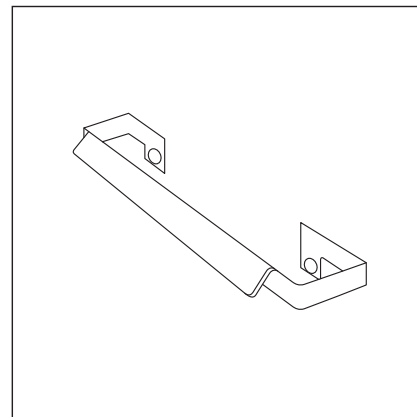

Vanity

Easy 90cm

Dimensions

35-3/8" L x 18-1/8" W x 17-3/4" H (90cm L x 46cm W x 45cm H)

Base

Noce #EC09CS.17
 Bianco #EC09CS.05
 Verde #EC09CS.21

Top

Mineral Marmo Bianco #L409CMO
 Glass Bianco #L409CV.05

* Single Hole Faucet

Side Towel Holder

T. Holder

#PAV04.19