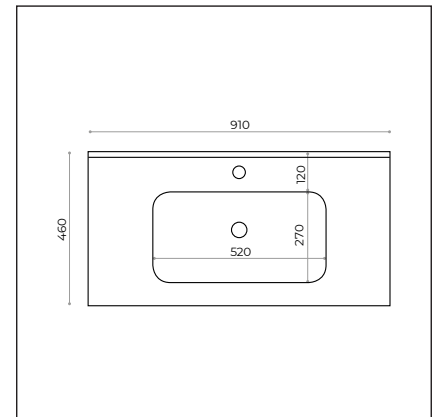

Vanity

Easy 90cm

Dimensions

35-3/8" L x 18-1/8" W x 17-3/4" H (90cm L x 46cm W x 45cm H)

Base

Noce #EC09CS.17
 Bianco #EC09CS.05
 Verde #EC09CS.21

Top

Mineral Marmo Bianco #L409CMO
 Glass Bianco #L409CV.05

* Single Hole Faucet

Side Towel Holder

T. Holder

#PAV04.19