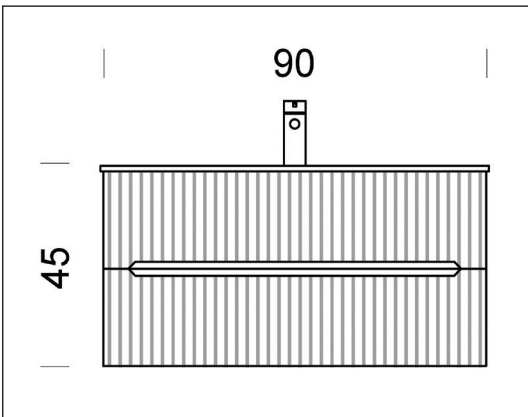

Vanity

Easy 90cm

Dimensions

35-3/8" L x 18-1/8" W x 17-3/4" H (90cm L x 46cm W x 45cm H)

Base

Noce #EC09CS.17
 Bianco #EC09CS.05
 Verde #EC09CS.21

Top

Mineral Marmo Bianco #L409CMO
 Glass Bianco #L409CV.05

* Single Hole Faucet

Side Towel Holder

T. Holder

#PAV04.19