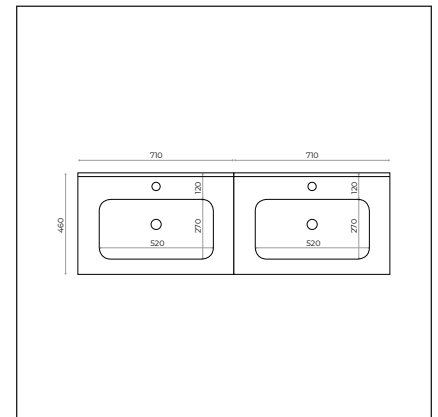

Side Towel Holder

T. Holder

#PAV04.19