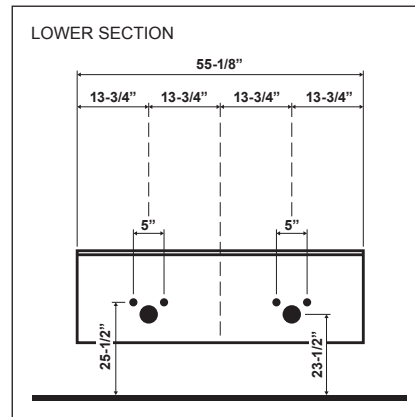

Side Towel Holder

T. Holder

#PAV04.19