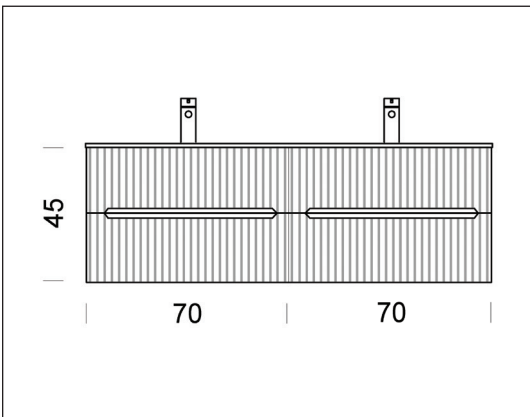

Vanity

Easy 140 Double

Dimensions

55-1/8" L x 18-1/8" W x 17-3/4" H (140cm L x 46cm W x 45cm H)

Base

Noce

#EC07CS.17

Noce

#EC07CS.17

Top

Mineral Marmo Glossy White #L414VM

* 2 Single Hole Faucet

Side Towel Holder

T. Holder

#PAV04.19