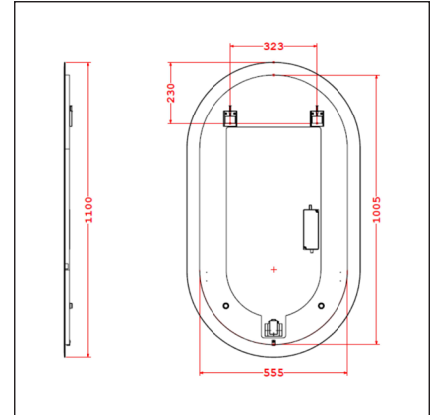

Mirrors

Dimensions

43-1/4" x 25-5/8" (110cm x 65cm)

Code

46068 (45096)

Dimensions

43-1/4" x 17-3/4" (110cm x 45cm)

Code