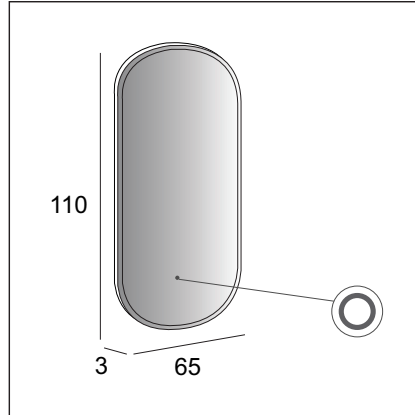

Mirrors

Dimensions

43-1/4" x 25-5/8" (110cm x 65cm)

Code

46068 (45096)

Dimensions

43-1/4" x 17-3/4" (110cm x 45cm)

Code