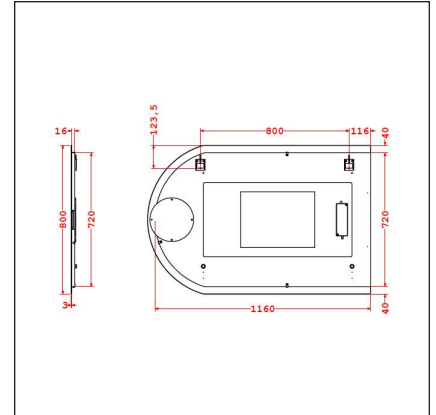

Mirrors

Dimensions
47-1/4" x 31-1/2" (120cm x 80cm)

Code 46025 (45030)

Dimensions
23-5/8" x 31-1/2" (60cm x 80cm)

Code 46024 (45029)