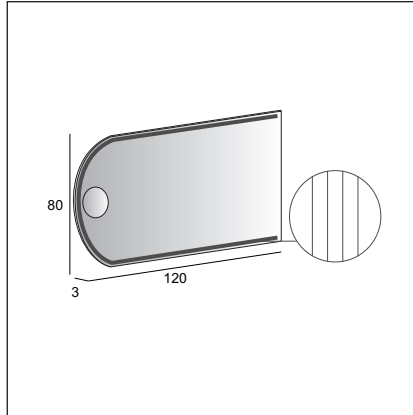

Mirrors

Dimensions
47-1/4" x 31-1/2" (120cm x 80cm)

Code 46025 (45030)

Dimensions
23-5/8" x 31-1/2" (60cm x 80cm)

Code 46024 (45029)