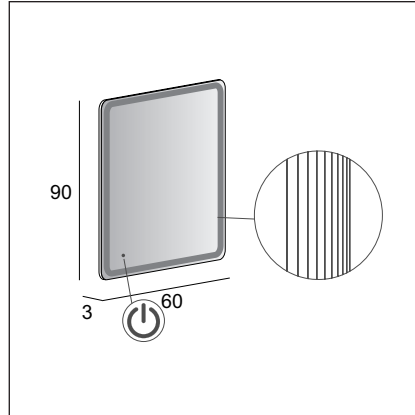

Mirrors

Dimensions
23-5/8" x 35-3/8" (60cm x 90cm)

Code 46009 (45028)

Dimensions
28-1/8" x 35-3/8" (74cm x 90cm)

Code 46010 (44998)