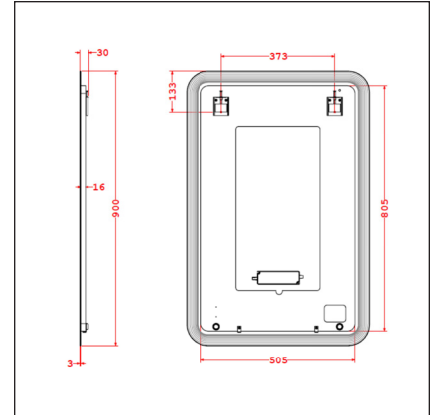

Mirrors

Dimensions
23-5/8" x 35-3/8" (60cm x 90cm)

Code 46009 (45028)

Dimensions
28-1/8" x 35-3/8" (74cm x 90cm)

Code 46010 (44998)