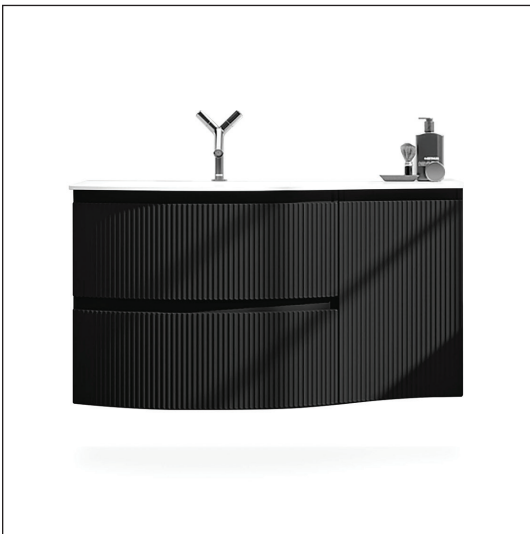

Vanity

Olimpia

Dimensions

40-1/2" L x 20-1/2" W x 21-5/8" H (103cm L x 52cm W x 55cm H)

Base

Matt Black 69cm #55661
 Tabacco Oak #55657
 Matt Black Left #55675
 Matt Black Right #55668
 Tabacco Oak Left #55671
 Tabacco Oak Right #55664

Top

Extra Light White Left #82409
 Extra Light White Right #82408
 Matt Black Left #82429
 Matt Black Right #82428

* Single Hole Faucet