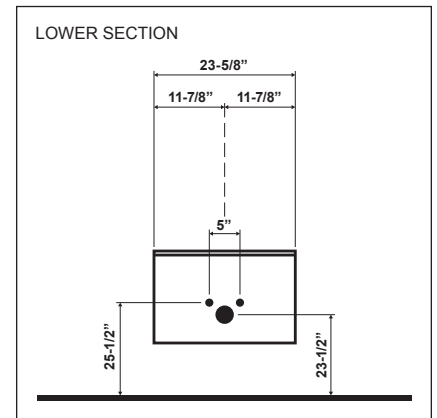

Vanity

Qubo

Dimensions

23-5/8"-63" L x 18-1/8" W x 35" H (60-160cm L x 46cm W x 89cm H)

Side Cabinet

Bruges Oak
45cm 2 drawers #54970
White Rock
45cm 2 drawers #54971

Sink Base

Bruges Oak
60cm 2 drawers #54966
60cm 3 drawers #54968
White Rock
60cm 2 drawers #54967
60cm 3 drawers #54969

Top

Matt White
61 x 46cm #50236
* Single Hole Faucet

Vanity

Qubo

Dimensions

23-5/8"-63" L x 18-1/8" W x 35" H (60-160cm L x 46cm W x 89cm H)

Side Cabinet Top

Black Metallic

Feet

Matte Black Metal

#40383

Upper Storage Cabinet

Matt Black

#40386

13-3/4" L x 7-7/8" W x 13-3/4" H
(35cm L x 20cm W x 35cm H)