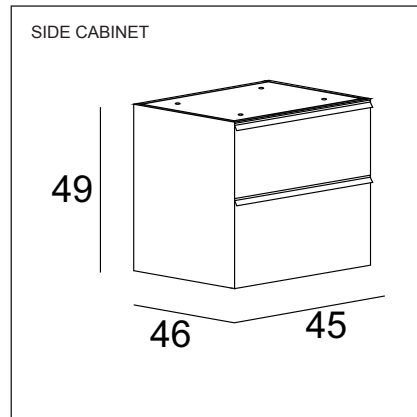

Vanity

Qubo

Dimensions

23-5/8"-63" L x 18-1/8" W x 35" H (60-160cm L x 46cm W x 89cm H)

Side Cabinet

Bruges Oak
45cm 2 drawers #54970
White Rock
45cm 2 drawers #54971

Sink Base

Bruges Oak
60cm 2 drawers #54966
60cm 3 drawers #54968
White Rock
60cm 2 drawers #54967
60cm 3 drawers #54969

Top

Matt White
61 x 46cm #50236
* Single Hole Faucet

Vanity

Qubo

Dimensions

23-5/8"-63" L x 18-1/8" W x 35" H (60-160cm L x 46cm W x 89cm H)

Side Cabinet Top

Black Metallic

Feet

Matte Black Metal

#40383

Upper Storage Cabinet

Matt Black

#40386

13-3/4" L x 7-7/8" W x 13-3/4" H
(35cm L x 20cm W x 35cm H)