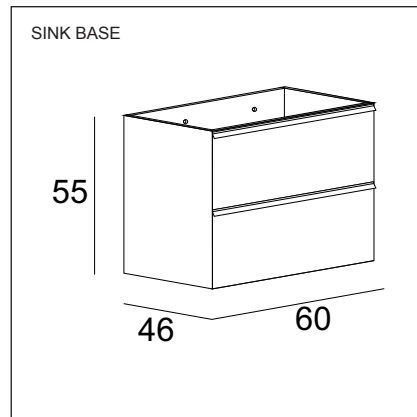

Vanity

Qubo

Dimensions

23-5/8"-63" L x 18-1/8" W x 35" H (60-160cm L x 46cm W x 89cm H)

Side Cabinet

Bruges Oak
45cm 2 drawers #54970
White Rock
45cm 2 drawers #54971

Sink Base

Bruges Oak
60cm 2 drawers #54966
60cm 3 drawers #54968
White Rock
60cm 2 drawers #54967
60cm 3 drawers #54969

Top

Matt White
61 x 46cm #50236
* Single Hole Faucet

Vanity

Qubo

Dimensions

23-5/8"-63" L x 18-1/8" W x 35" H (60-160cm L x 46cm W x 89cm H)

Side Cabinet Top

Black Metallic

Feet

Matte Black Metal

#40383

Upper Storage Cabinet

Matt Black

#40386

13-3/4" L x 7-7/8" W x 13-3/4" H
(35cm L x 20cm W x 35cm H)