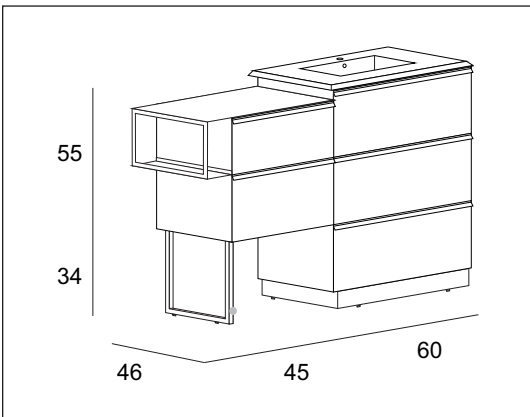

Vanity

Qubo

Dimensions

23-5/8"-63" L x 18-1/8" W x 35" H (60-160cm L x 46cm W x 89cm H)

Side Cabinet

Bruges Oak
45cm 2 drawers #54970
White Rock
45cm 2 drawers #54971

Sink Base

Bruges Oak
60cm 2 drawers #54966
60cm 3 drawers #54968
White Rock
60cm 2 drawers #54967
60cm 3 drawers #54969

Top

Matt White
61 x 46cm #50236
* Single Hole Faucet

Vanity

Qubo

Dimensions

23-5/8"-63" L x 18-1/8" W x 35" H (60-160cm L x 46cm W x 89cm H)

Side Cabinet Top

Black Metallic

Feet

Matte Black Metal

#40383

Upper Storage Cabinet

Matt Black

#40386

13-3/4" L x 7-7/8" W x 13-3/4" H
(35cm L x 20cm W x 35cm H)