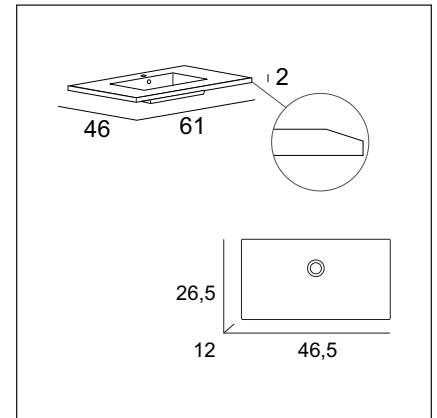

Vanity

Qubo

Dimensions

23-5/8"-63" L x 18-1/8" W x 35" H (60-160cm L x 46cm W x 89cm H)

Side Cabinet

Bruges Oak
45cm 2 drawers #54970
White Rock
45cm 2 drawers #54971

Sink Base

Bruges Oak
60cm 2 drawers #54966
60cm 3 drawers #54968
White Rock
60cm 2 drawers #54967
60cm 3 drawers #54969

Top

Matt White
61 x 46cm #50236
* Single Hole Faucet

Vanity

Qubo

Dimensions

23-5/8"-63" L x 18-1/8" W x 35" H (60-160cm L x 46cm W x 89cm H)

Side Cabinet Top

Black Metallic

Feet

Matte Black Metal

#40383

Upper Storage Cabinet

Matt Black

#40386

13-3/4" L x 7-7/8" W x 13-3/4" H
(35cm L x 20cm W x 35cm H)