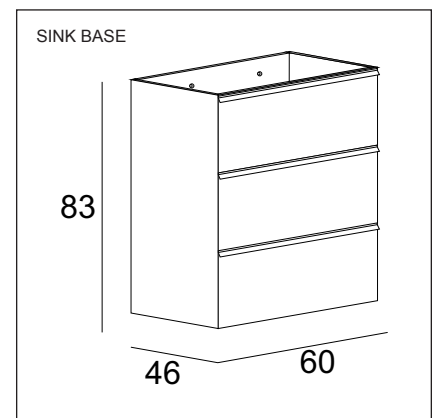

Vanity

Qubo

Dimensions

23-5/8"-63" L x 18-1/8" W x 35" H (60-160cm L x 46cm W x 89cm H)

Side Cabinet

Bruges Oak
45cm 2 drawers #54970
White Rock
45cm 2 drawers #54971

Sink Base

Bruges Oak
60cm 2 drawers #54966
60cm 3 drawers #54968
White Rock
60cm 2 drawers #54967
60cm 3 drawers #54969

Top

Matt White
61 x 46cm #50236
* Single Hole Faucet

Vanity

Qubo

Dimensions

23-5/8"-63" L x 18-1/8" W x 35" H (60-160cm L x 46cm W x 89cm H)

Side Cabinet Top

Black Metallic

Feet

Matte Black Metal

#40383

Upper Storage Cabinet

Matt Black

#40386

13-3/4" L x 7-7/8" W x 13-3/4" H
(35cm L x 20cm W x 35cm H)