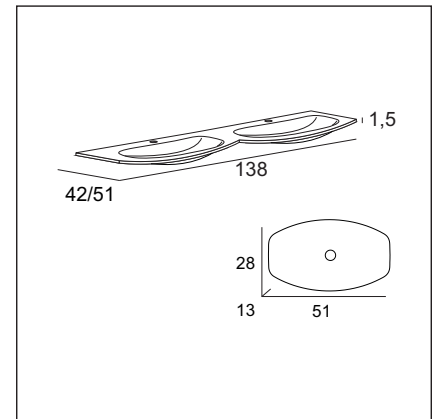

Vanity

Vague

Dimensions

54-3/8" L x 20-1/2" W x 21-5/8" H (138cm L x 52cm W x 55cm H)

Base

White	69cm	#44220
Antracite	69cm	#44221
Tobacco Oak	69cm	#54834
Bleached Oak	69cm	#54847

Top (Double Sink)

White	#82412
Matt Black	#82431
* 2 Single Hole Faucet	

Linen

Dimensions

15-3/4" L x 15-3/4" W x 67" H
(40cm L x 40cm W x 170cm H)

Antracite	#44325
White	#44324