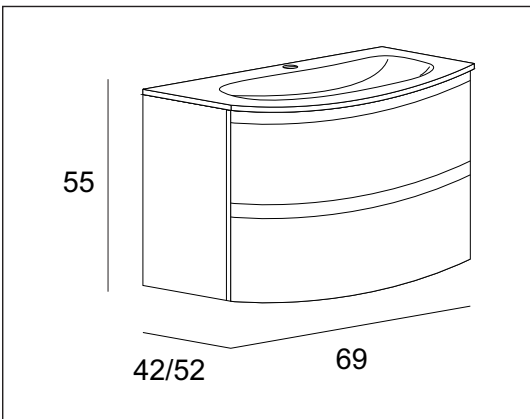

Vanity

Vague

Dimensions

54-3/8" L x 20-1/2" W x 21-5/8" H (138cm L x 52cm W x 55cm H)

Base

White	69cm	#44220
Antracite	69cm	#44221
Tobacco Oak	69cm	#54834
Bleached Oak	69cm	#54847

Top (Double Sink)

White	#82412
Matt Black	#82431
* 2 Single Hole Faucet	

Linen

Dimensions

15-3/4" L x 15-3/4" W x 67" H
(40cm L x 40cm W x 170cm H)

Antracite	#44325
White	#44324