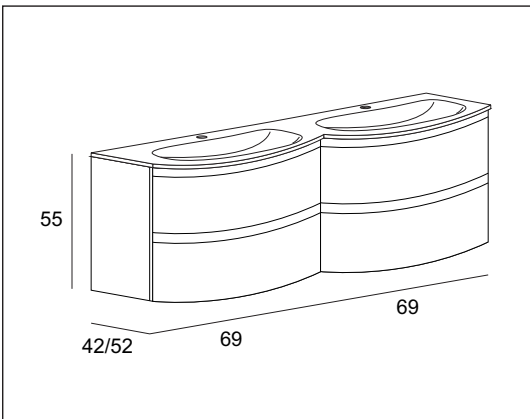

Vanity

Vague

Dimensions

54-3/8" L x 20-1/2" W x 21-5/8" H (138cm L x 52cm W x 55cm H)

Base

White	69cm	#44220
Antracite	69cm	#44221
Tobacco Oak	69cm	#54834
Bleached Oak	69cm	#54847

Top (Double Sink)

White	#82412
Matt Black	#82431
* 2 Single Hole Faucet	

Linen

Dimensions

15-3/4" L x 15-3/4" W x 67" H
(40cm L x 40cm W x 170cm H)

Antracite	#44325
White	#44324