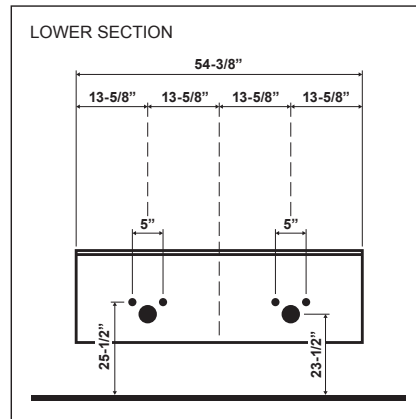

Vanity

Vague

Dimensions

54-3/8" L x 20-1/2" W x 21-5/8" H (138cm L x 52cm W x 55cm H)

Base

White	69cm	#44220
Antracite	69cm	#44221
Tobacco Oak	69cm	#54834
Bleached Oak	69cm	#54847

Top (Double Sink)

White	#82412
Matt Black	#82431
* 2 Single Hole Faucet	

Linen

Dimensions

15-3/4" L x 15-3/4" W x 67" H
(40cm L x 40cm W x 170cm H)

Antracite	#44325
White	#44324