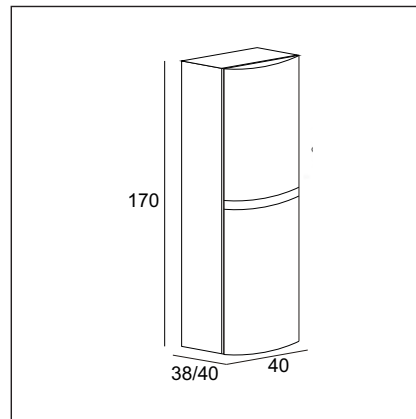

Vanity

Vague

Dimensions

54-3/8" L x 20-1/2" W x 21-5/8" H (138cm L x 52cm W x 55cm H)

Base

White	69cm	#44220
Antracite	69cm	#44221
Tobacco Oak	69cm	#54834
Bleached Oak	69cm	#54847

Top (Double Sink)

White	#82412
Matt Black	#82431
* 2 Single Hole Faucet	

Linen

Dimensions

15-3/4" L x 15-3/4" W x 67" H
(40cm L x 40cm W x 170cm H)

Antracite	#44325
White	#44324