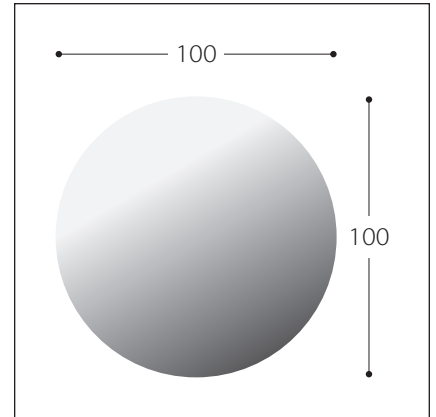

## Mirrors

**Dimensions**

39-3/8" x 39-3/8" (100cm x 100cm)

**Code**

SR964

**Dimensions**

47-1/4" x 47-1/4" (120cm x 120cm)

**Code**