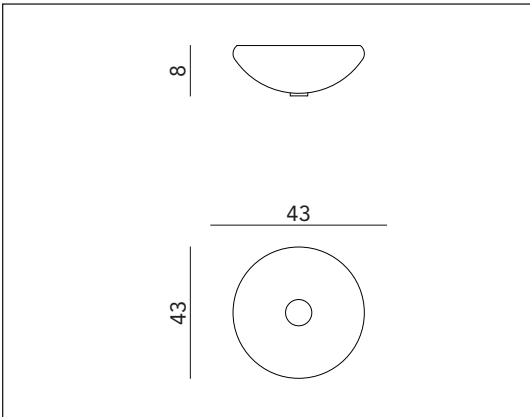

Colour

White

Colour

Black

Colour

Clear

Code

RING/FORSINK WH

Code

RING/FORSINK BL

Code

RING/FORSINK CL

Price

$40

Price

$40

Price

$40